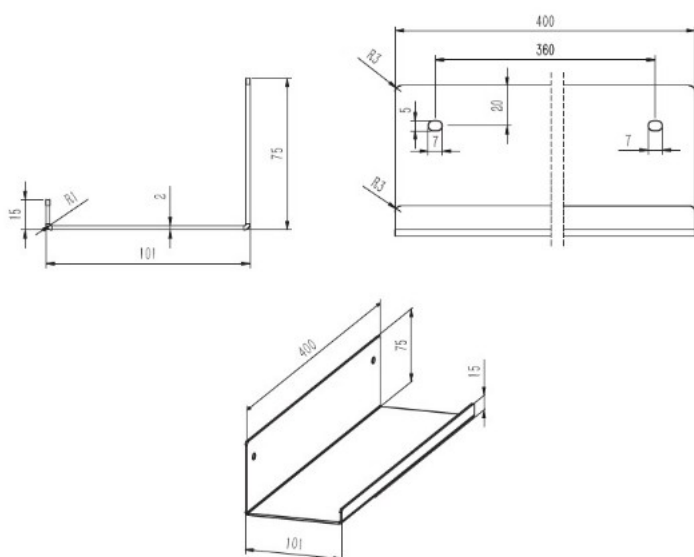

PRODUCT SHEET

Description:

Steel Shelf "Acu", Black Mat, 400x101x 75mm, No Accessoires

Item number:

22.02.905-0

Units	Box	Carton	HS Code	Barcode
Pcs.			8302500000	 5704866522564

SISO A/S

Mileparken 11
DK-2740 Skovlunde
Denmark
VAT: 24786013